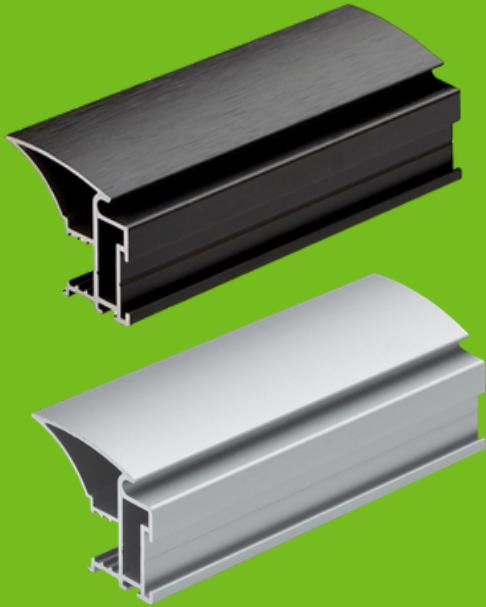

CURVE

Colours:

Brushed Black

Satin Silver