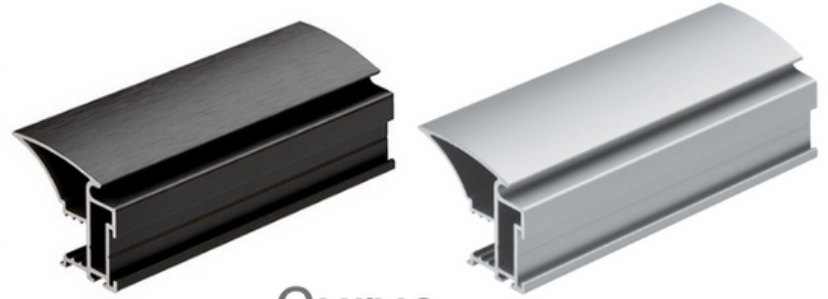

Curve

Aluminium Construction
36mm Wide
Brushed Black & Satin Silver
Inset Soft Close Dust Strip
Ultra Smooth Roll System

GLASS ← → WOOD